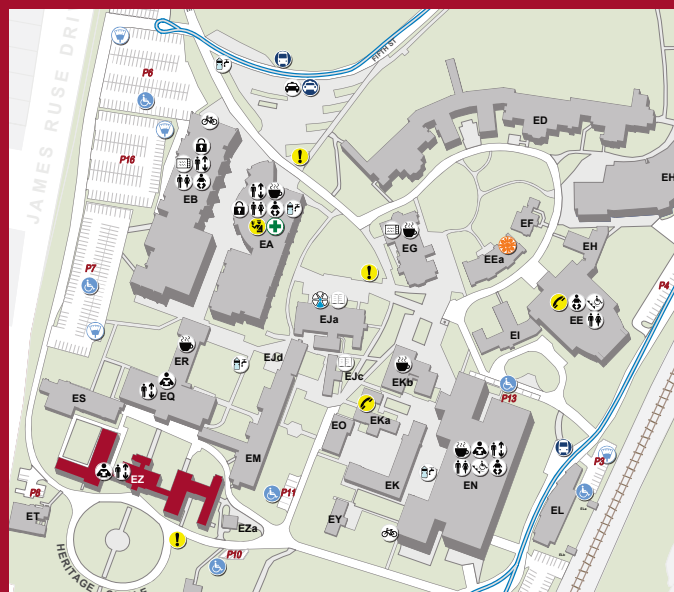

"K13 The Watchshed" (v2) 4/10

Sharp 2019

WESTERN SYDNEY
UNIVERSITY

Drawing on the Past

Forty Years of Hawkesbury Community Arts Workshop

To be opened by Emeritus Professor Graham Swain AM,
Patron of Hawkesbury Community Arts Workshop

PLEASE JOIN US AT THE OPENING

Saturday 10 November 2018 at 2.00pm

EXHIBITION CONTINUES

Until Friday 22 February 2019

VENUE

Margaret Whitlam Galleries
Female Orphan School, Building EZ
Western Sydney University (Parramatta Campus)
Off Victoria Road, Rydalmere
Parking is available at \$8.00 per day.

RSVP by Wednesday 7 November to Monica McMahon by phone on
02 4620 3450 or email monica.mcmahon@westernsydney.edu.au

VISIT virtualtours.westernsydney.edu.au

Margaret Whitlam Galleries, Female Orphan School, Building EZ.