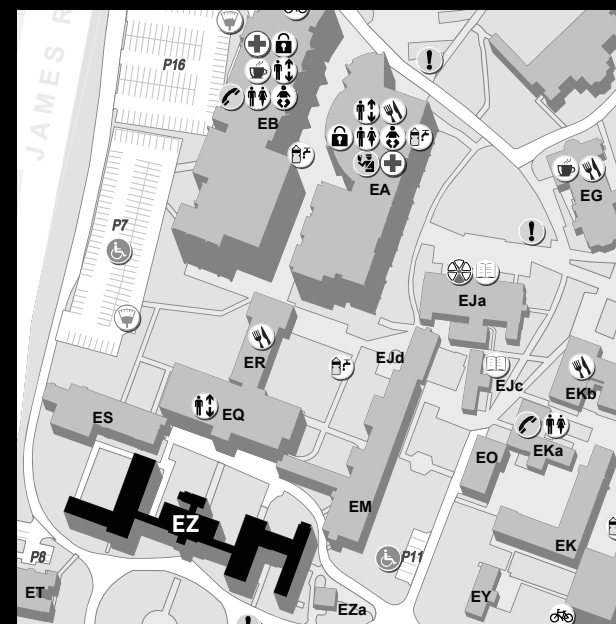

RSVP

to Monica McMahon on (02) 4620 3450 or
monica.mcmahon@westernsydney.edu.au
by Wednesday 7 February (for catering).

virtualtours.westernsydney.edu.au

Margaret Whitlam Galleries, Female Orphan School, Building EZ