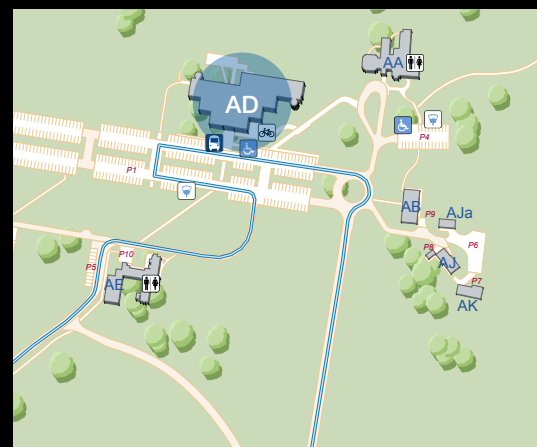

Building AD, Werrington North (Penrith Campus)

Front image reproduced courtesy of the artist
Hilje 2013 48 x 45 x 35cm bronze,
by Clara Hali 2013