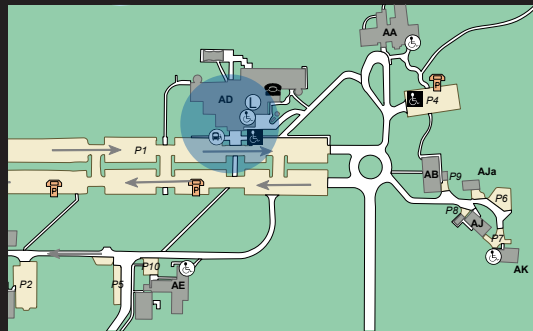

Parking is available at \$6.00 per day

EXHIBITION CONTINUES

Monday 15th May until 15th July 2011.

Gallery open Monday to Friday, 9:00 am - 5:00 pm.

RSVP

by Tuesday 16th May

to Rosemary Hopkins 02 4620 3460 or by email r.hopkins@uws.edu.au